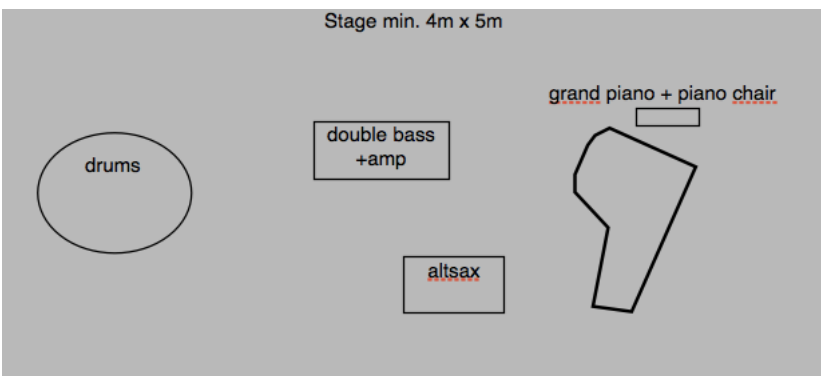

STAGEPLAN:

Mics

1x announcement near sax

if needed!

1x sax (RE20, Sennheiser MD441o.MD421)

2x inside piano. please high quality.

1x double bass (HQ Großmembran z.B. Neumann U87)

2x Overhead f. Drums